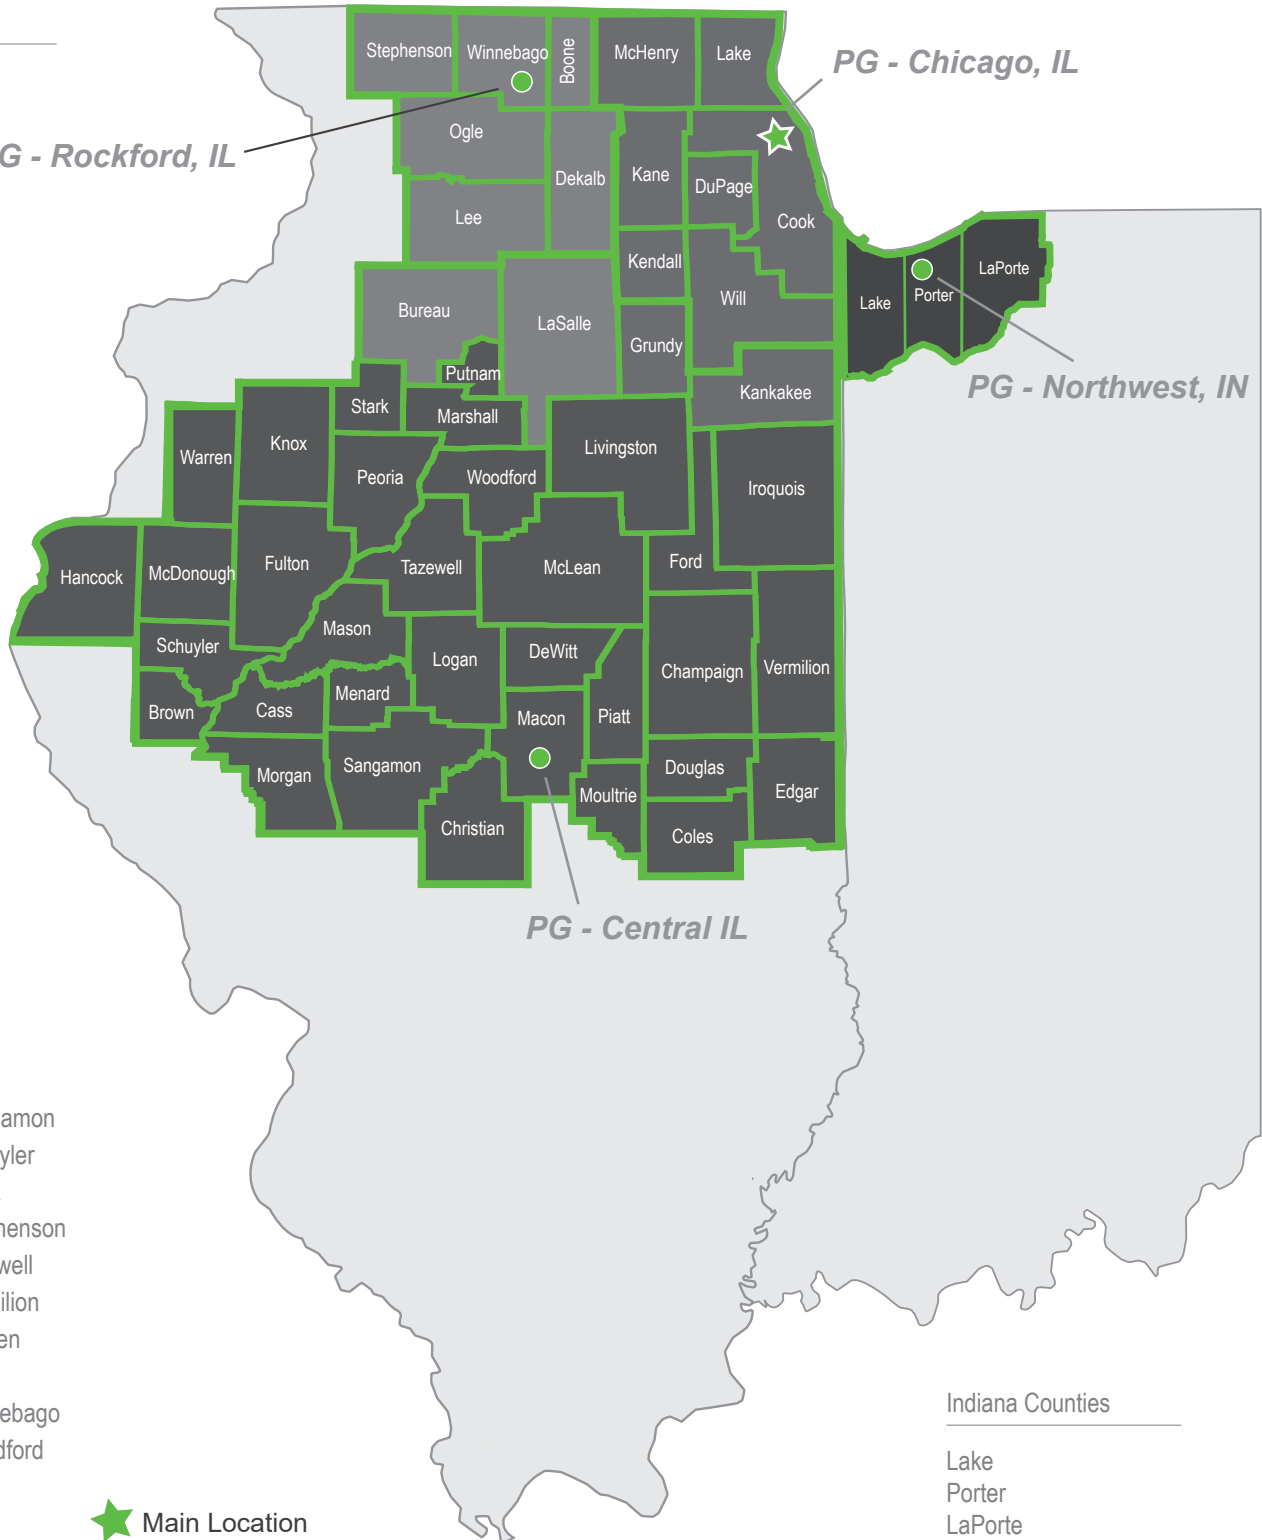

LIGHTING ▪ CONTROLS ▪ INFRASTRUCTURE ▪ ENERGY ▪ CONTRACT/LSR

*enlighten...impart knowledge, build relationships and work as a team*

Illinois Counties

- Boone
- Brown
- Bureau
- Cass
- Champaign
- Christian
- Coles
- Cook
- DeKalb
- Dewitt
- Douglas
- DuPage
- Edgar
- Ford
- Fulton
- Grundy
- Hancock
- Iroquois
- Kane
- Kankakee
- Kendall
- Knox
- Lake
- LaSalle
- Lee
- Livingston
- Logan
- Macon
- Marshall
- Mason
- McDonough
- McHenry
- McLean
- Menard
- Morgan
- Moultrie
- Ogle
- Peoria
- Piatt
- Putnam
- Sangamon
- Schuyler
- Stark
- Stephenson
- Tazewell
- Vermilion
- Warren
- Will
- Winnebago
- Woodford

Indiana Counties

- Lake
- Porter
- LaPorte

★ Main Location

*Servicing Chicago, Central IL, Rockford IL, & NW Indiana territories*